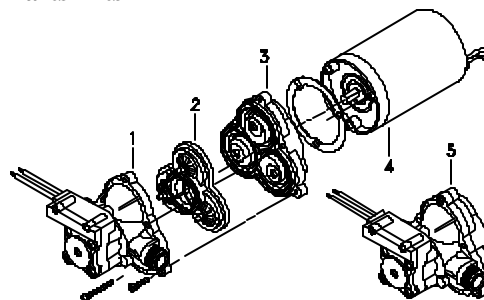

Parts Kits

Number	Component	Parts Kit
1	Housing/Switch	94-231-10
2	Valve Assembly	94-232-06
3	Drive Assembly	94-238-03
4	Motor	11-185-06
5	Pump Head	94-236-14
Not Shown	Check Valve	94-237-00