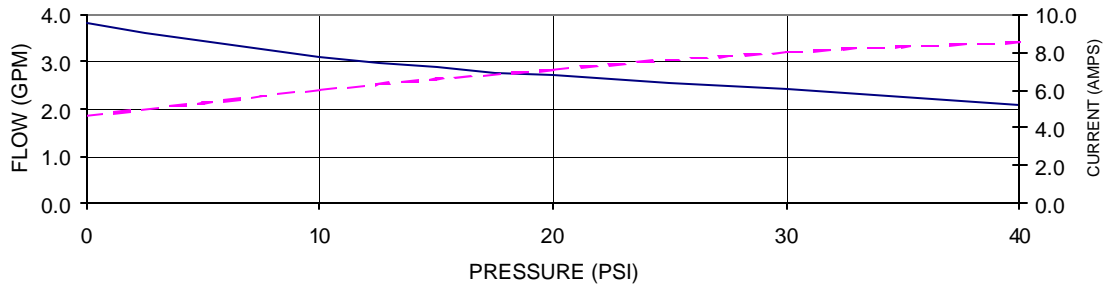

OEM
AFTERMARKET

2095-212-234

TYPICAL PERFORMANCE @ 12V DC

PRESSURE		FLOW		CURRENT
BAR	PSI	GPM	LPM	AMPS
0.0	0	3.8	14.3	4.6
0.7	10	3.1	11.7	6.0
1.4	20	2.7	10.2	7.1
2.1	30	2.4	9.0	8.0
2.8	40	2.1	7.9	8.5

TYPICAL PERFORMANCE @ 12V DC